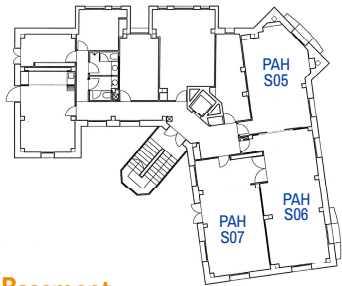

CLASSROOM LOCATOR

If you want to download this map, scan this QR code:

If assistance is needed with this map, please contact:
maintenance-madrid@slu.edu

1 Padre Arrupe Hall Avenida del Valle 34

Basement

- PAH S05
- PAH S06
- PAH S07

First Floor

- PAH 110
- PAH 111

2 Padre Rubio Hall Avenida del Valle 28

Basement

- PRHA S06
- PRHA S07
- PRHA S08

Ground Floor

- PRH 002
- PRHA 006
- PRHA 007
- PRHA 008

First Floor