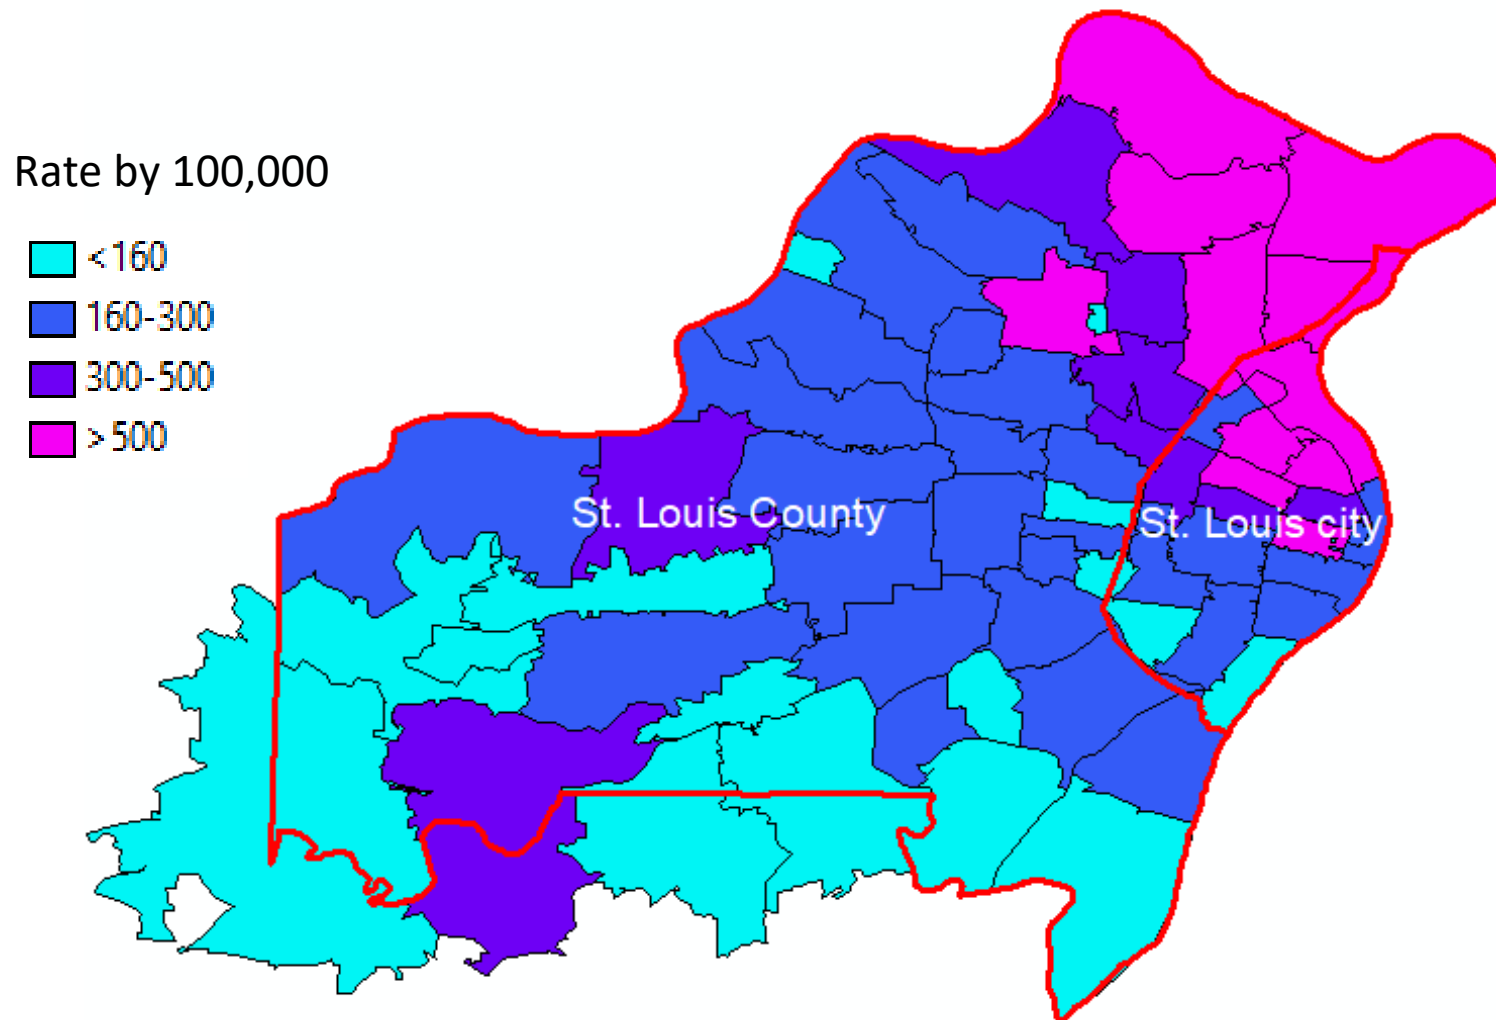

# COVID-19 Rate (per 100,000) by Zip Code in St. Louis City and County, 4/26/2020

# Hotspot Clustering Analysis of COVID-19 Rates in St. Louis City and County, 4/26/2020